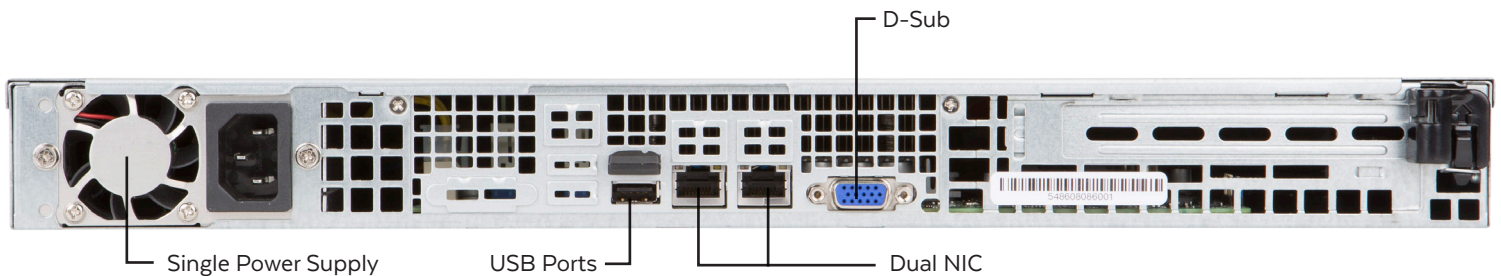

VALT SERVER

R1X2S SPECIFICATIONS

“INTELLIGENT VIDEO SOLUTIONS OFFERS A DISCIPLINED, ENTERPRISE CLASS TOOL. VALT FITS, WORKS AND IS SECURE.”

Michael Barr, CIO
Mt. Royal University

VALT servers are Tier One platforms featuring the industry's most trusted suppliers hand selected for video optimization and maximum uptime. Prior to leaving the manufacturing environment every component is tested, validated and burned in ensuring your VALT system is ready to perform out of the box.

Each server is meticulously prepared in our configuration center with VALT licensing and software to create a custom-built appliance for any size video observation and recording project.

VALT SERVER

R1X2S SPECIFICATIONS

The R1X2S is 1U short-depth chassis featuring a single Core i5-6600 CPU, 8GB RAM and 2TB RAID1 using Seagate video optimized drives. This appliance is benchmarked to manage up to five 1080p cameras offering 1,000 hours* of video archive.

TECHNICAL SPECIFICATIONS

MODEL NAME	R1X2S
FORM FACTOR	1U
CAMERAS	5
OS	UBUNTU SERVER
STORAGE	2TB SEAGATE 6GBPS SATA3 5900RPM 64MB 3.5IN
RAID OS	RAID 1
RAID DATA	RAID 1
# CPUS	1
CPU	I5-6600
CACHE	6 MB
CORES	4
THREADS	4
SPEED	3.9 GHZ
FAN (HEATSINK)	SUPERMICRO 1U PASSIVE HEATSINK
MEMORY	8 GB KINGSTON DDR4 2400MHZ
CASE	SUPERMICRO 512L-260B BLACK ATX 1U
HEIGHT X WIDTH X DEPTH	1.7" X 16.8" X 25.5"
MOUNTING RAILS	NO
MOUNTING	2 POST, ROUND HOLE W/REMOVABLE EARS
APPLIANCE WEIGHT	16LBS
SHIPPING WEIGHT	19LBS
MOTHERBOARD	SUPERMICRO X11SSL-F BULK C232 LGAT1151 MATX
POWER SUPPLY	260W WITH INPUT 100-240VAC
HOURS	1,000*