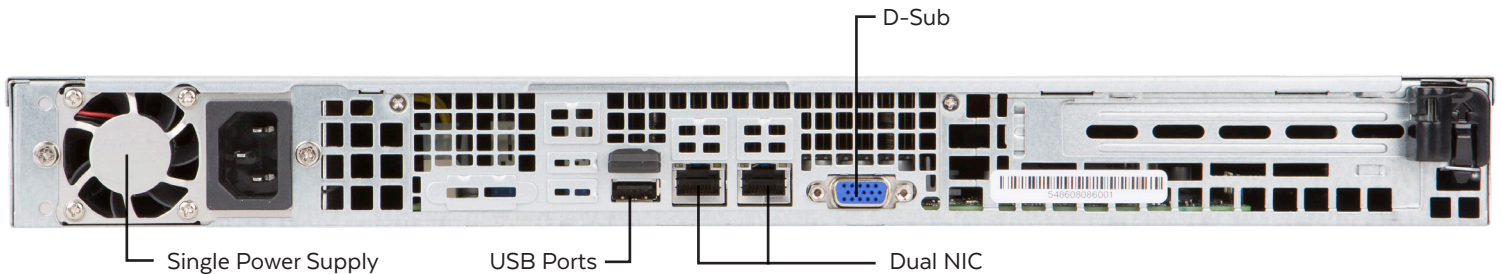

VALT SERVER

R1X2S SPECIFICATIONS

“INTELLIGENT VIDEO SOLUTIONS OFFERS A DISCIPLINED, ENTERPRISE CLASS TOOL. VALT FITS, WORKS AND IS SECURE.”

Michael Barr, CIO
Mt. Royal University

VALT servers are Tier One platforms featuring the industry's most trusted suppliers hand selected for video optimization and maximum uptime. Prior to leaving the manufacturing environment every component is tested, validated and burned in ensuring your VALT system is ready to perform out of the box.

Each server is meticulously prepared in our configuration center with VALT licensing and software to create a custom-built appliance for any size video observation and recording project.

VALT SERVER

R1X2S SPECIFICATIONS

The R1X2S is 1U short-depth chassis featuring a single Core i5-6600 CPU, 8GB RAM and 2TB RAID1 using Seagate video optimized drives. This appliance is benchmarked to manage up to five 1080p cameras offering 1,000 hours* of video archive.

TECHNICAL SPECIFICATIONS

MODEL NAME	R1X2S
FORM FACTOR	1U
CAMERAS	5
OS	UBUNTU SERVER
STORAGE	2TB SEAGATE 6GBPS SATA3 5900RPM 64MB 3.5IN
RAID OS	RAID 1
RAID DATA	RAID 1
# CPUS	1
CPU	I5-6600
CACHE	6 MB
CORES	4
THREADS	4
SPEED	3.9 GHZ
FAN (HEATSINK)	SUPERMICRO 1U PASSIVE HEATSINK
MEMORY	8 GB KINGSTON DDR4 2400MHZ
CASE	SUPERMICRO 512L-260B BLACK ATX 1U
HEIGHT X WIDTH X DEPTH	1.7" X 16.8" X 25.5"
MOUNTING RAILS	NO
MOUNTING	2 POST, ROUND HOLE W/REMOVABLE EARS
APPLIANCE WEIGHT	16LBS
SHIPPING WEIGHT	19LBS
MOTHERBOARD	SUPERMICRO X11SSL-F BULK C232 LGAT1151 MATX
POWER SUPPLY	260W WITH INPUT 100-240VAC
HOURS	1,000*