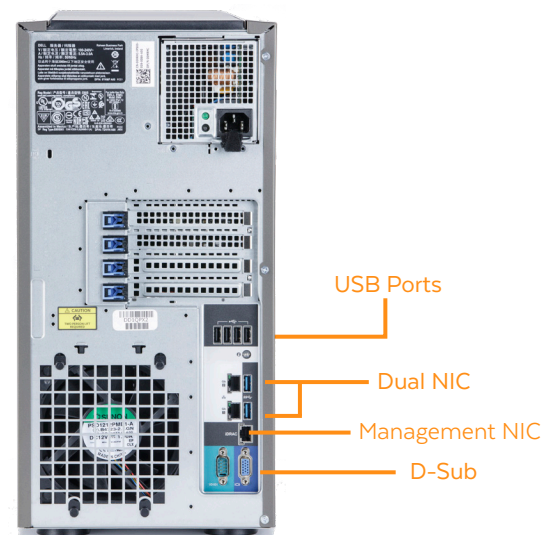

VALT SERVER

T4Y12S SPECIFICATIONS

“INTELLIGENT VIDEO SOLUTIONS OFFERS A DISCIPLINED, ENTERPRISE CLASS TOOL. VALT FITS, WORKS AND IS SECURE.”

Michael Barr, CIO
Mt. Royal University

VALT servers are Tier One platforms featuring the industry's most trusted suppliers hand selected for video optimization and maximum uptime. Prior to leaving the manufacturing environment every component is tested, validated and burned in ensuring your VALT system is ready to perform out of the box.

Each server is meticulously prepared in our configuration center with VALT licensing and software to create a custom-built appliance for any size video observation and recording project.

VAULT SERVER

T4Y12S SPECIFICATIONS

The T4Y12S is a mid tower chassis featuring a single INTEL XEON E-2134 CPU, 16 GB RAM and 2 TB RAID 1 using Seagate video optimized drives. This appliance is benchmarked to manage up to fifteen 1080p cameras offering 6,000 hours* of video archive.

TECHNICAL SPECIFICATIONS

MODEL NAME	T4Y12S
FORM FACTOR	MID TOWER
CAMERAS	15
OS	UBUNTU SERVER
OS DRIVE	BOSS CONTROLLER CARD + WITH 2 M.2 STICKS 240G (RAID 1),FH
RAID OS	RAID 1
STORAGE DRIVE	12 TB
RAID STORAGE	RAID 5, HOT SWAP
RAID CONTROLLER	PERC H330 RAID CONTROLLER, ADAPTER, FULL HEIGHT
# CPUS	1
CPU	INTEL XEON E-2134
CACHE	8 MB
CORES	4
THREADS	8
SPEED	3.5 GHZ
MEMORY	(1) 16GB 2666MT/S DDR4 ECC UDIMM
HEIGHT X WIDTH X DEPTH	16.8" X 7" X 20.9"
MOUNTING	FREE STANDING
APPLIANCE WEIGHT	46 LBS
SHIPPING WEIGHT	50 LBS
MOTHERBOARD	POWEREDGE T340 MOTHERBOARD
POWER SUPPLY	SINGLE, CABLED POWER SUPPLY, 350W
AVG. POWER CONSUMPTION	144W
BTU/HR	491
VIDEO STORAGE	6,000 HOURS*